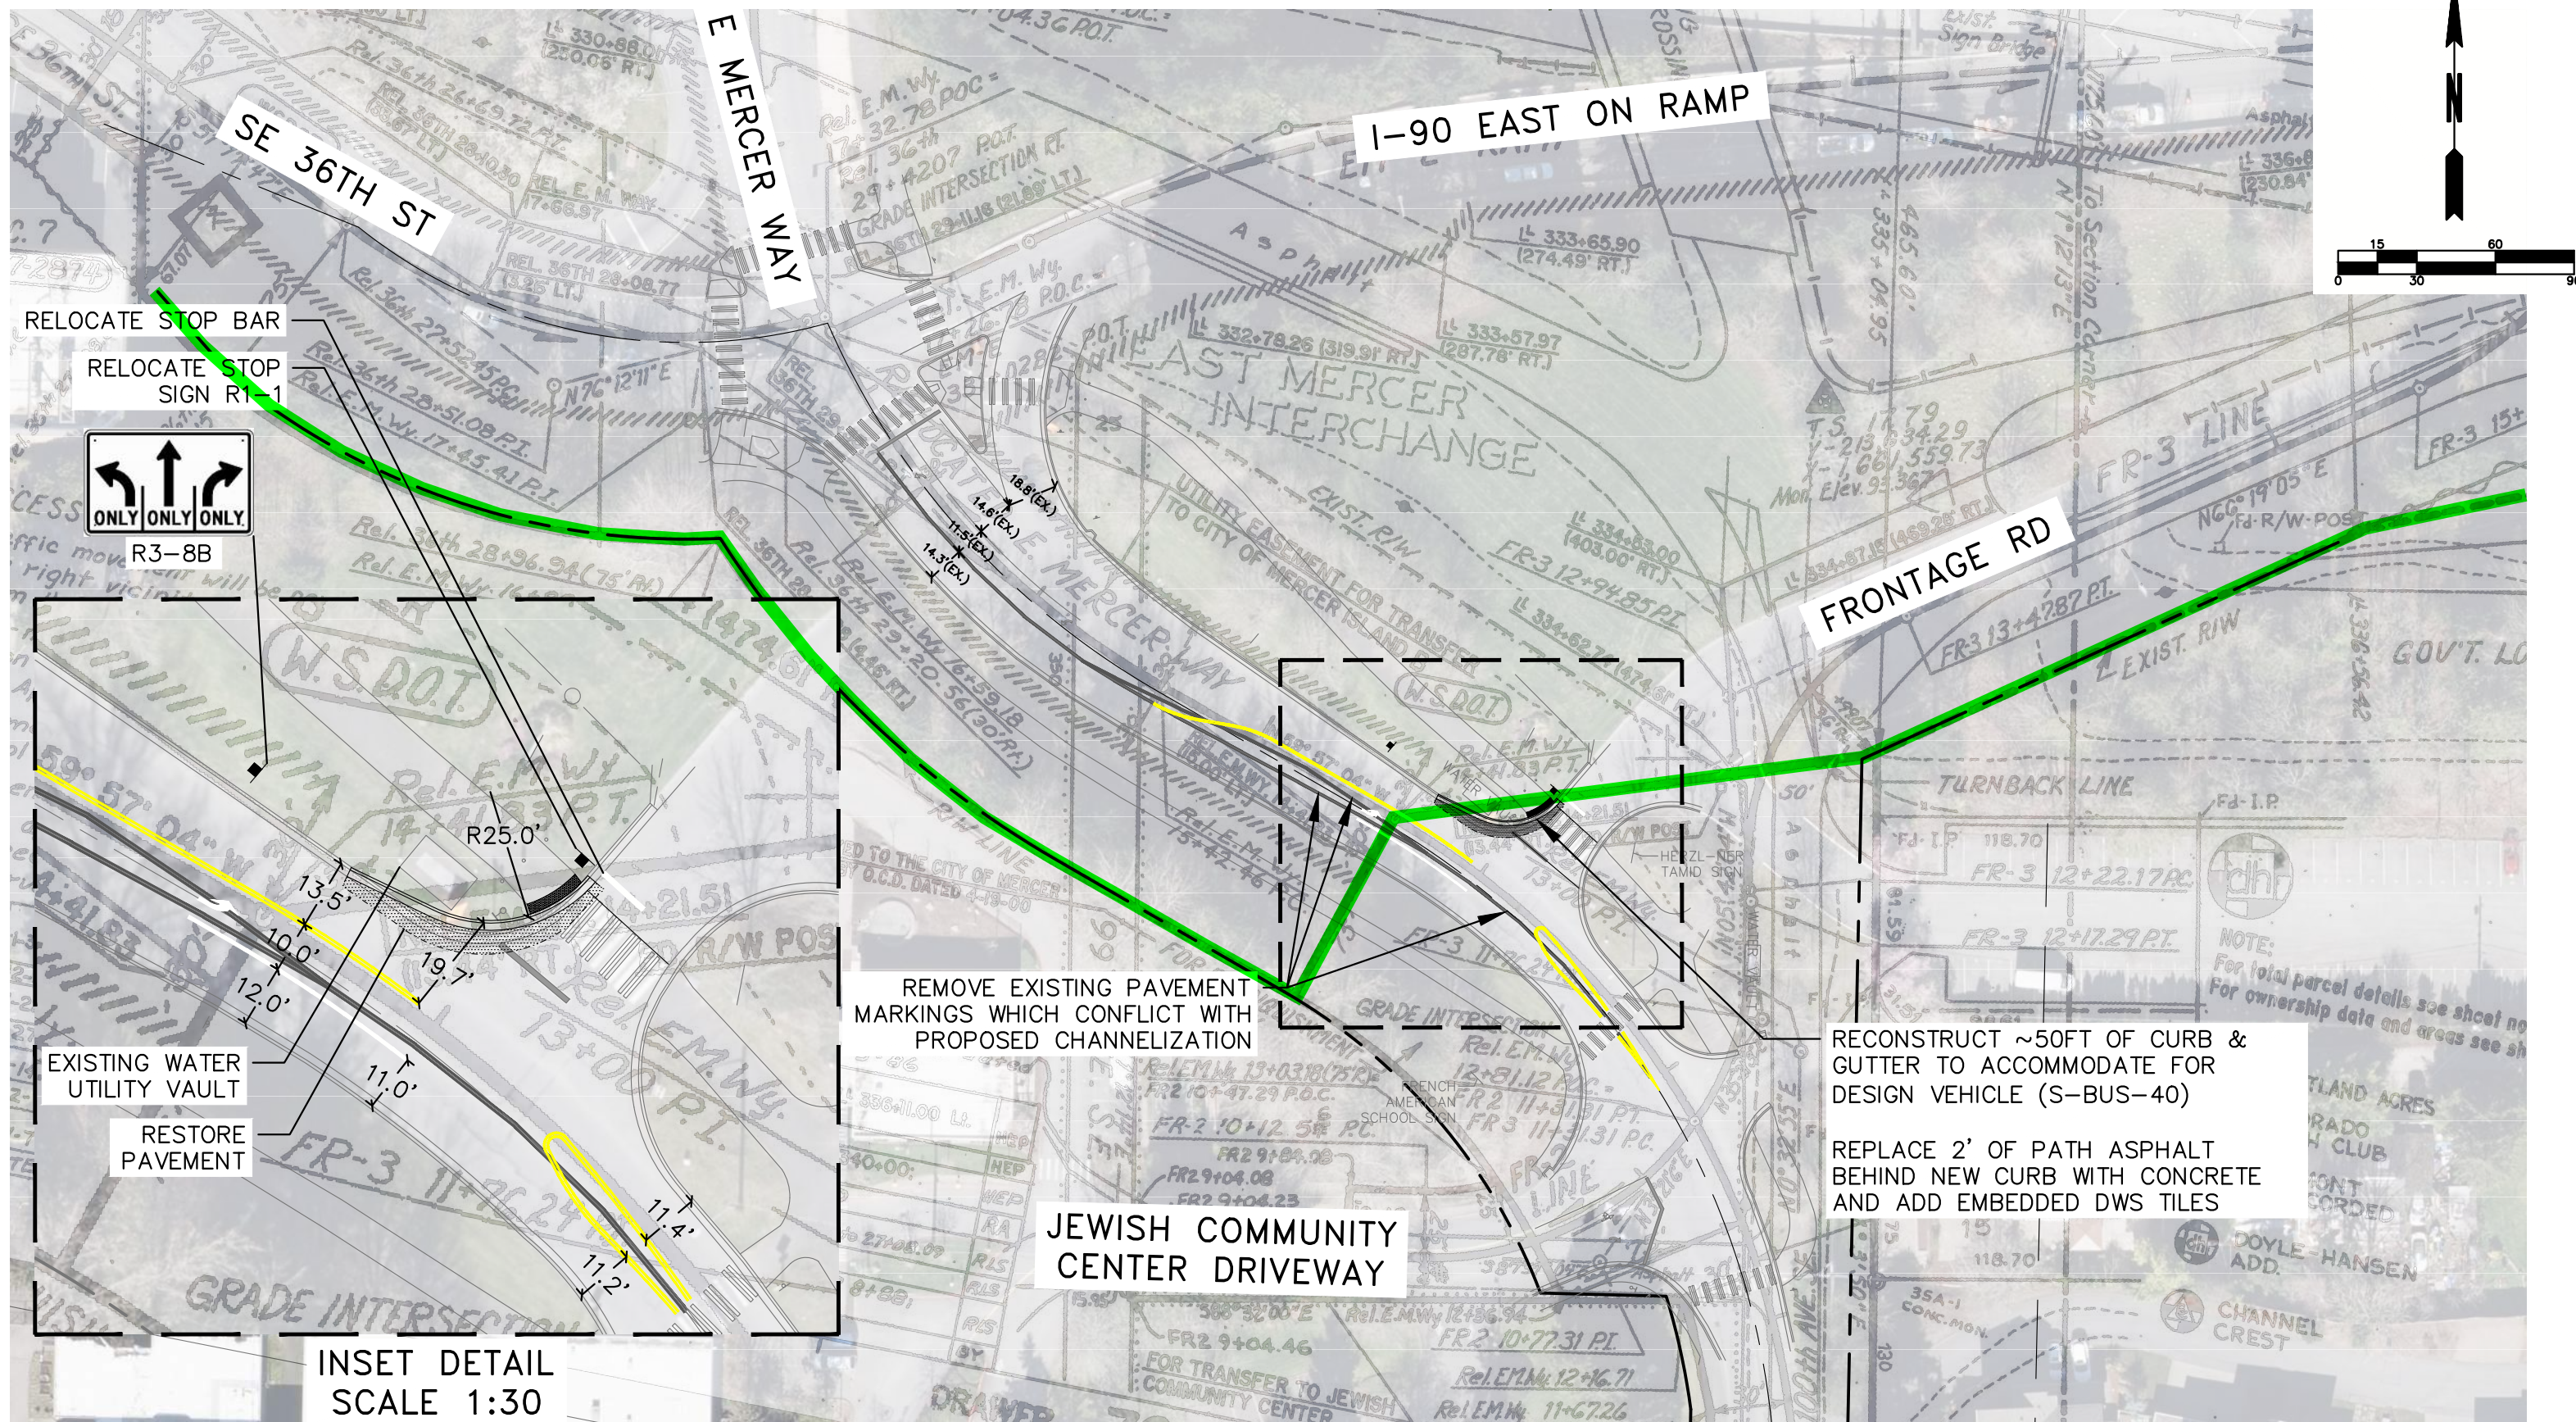

Exhibit 1004

E Mercer Way / Frontage Rd - Intersection Concept

1.23278.00 - Herzl Private School

June 16, 2025

FIGURE